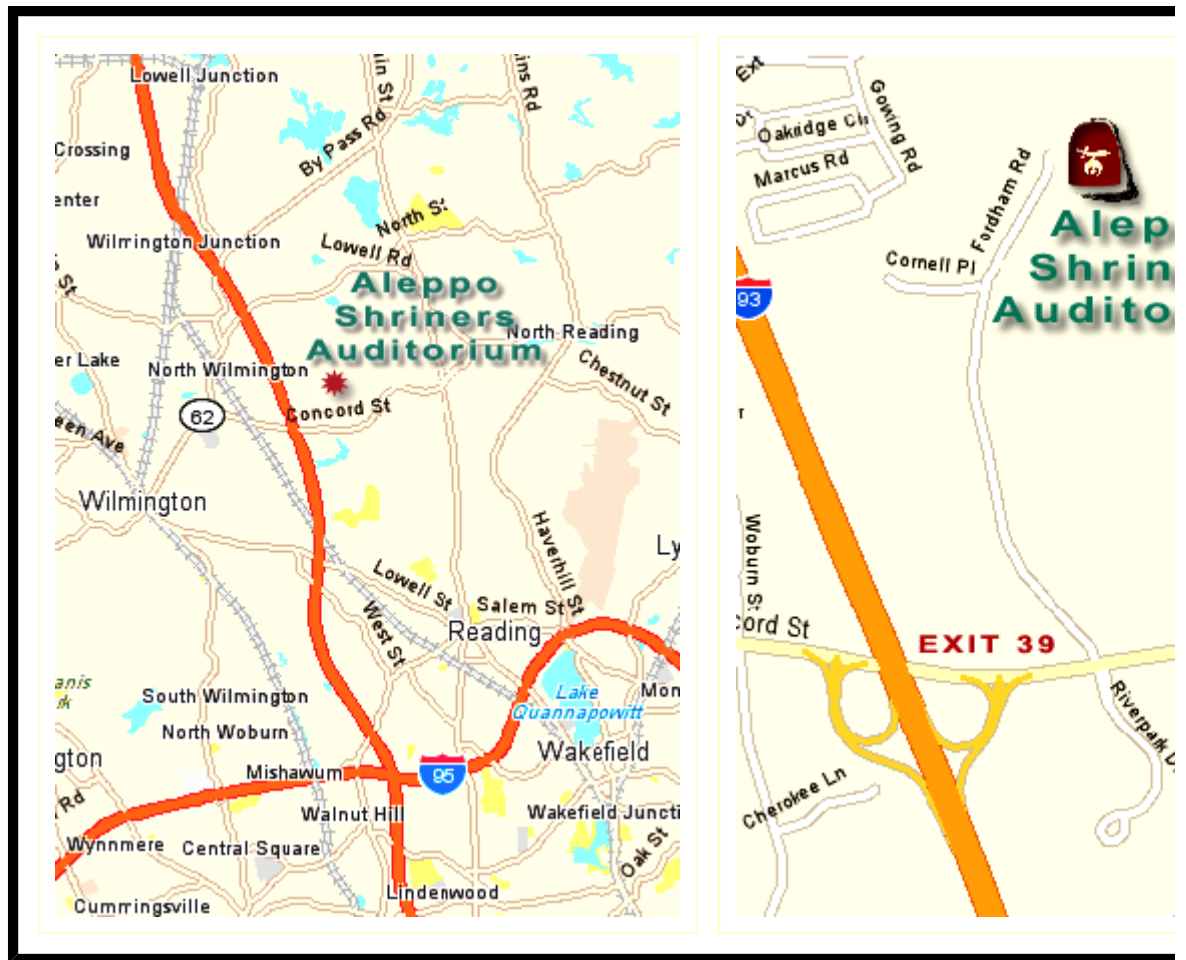

## Directions to Aleppo Shriners Auditorium

**Rte. 128 (95) and I-495 are accessible to I-93**

- Shriners Auditorium is conveniently located off I-93 in Wilmington, MA.
- Coming north or south, take Exit 39
- Bear right at end of ramp onto Concord Street
- Take first left at Fordham Road lights
- Follow to end, and you will see signs to auditorium and parking areas.